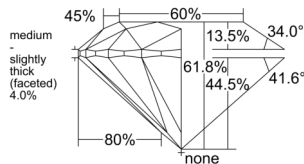

GIA®

FACSIMILE

GIA REPORT

7552280654

Verify this report at GIA.edu

GIA NATURAL DIAMOND DOSSIER®

May 19, 2026
GIA Report Number 7552280654
Shape and Cutting Style ..... Round Brilliant
Measurements ..... 5.08 - 5.10 x 3.15 mm

GRADING RESULTS

Carat Weight ..... 0.50 carat
Color Grade ..... E
Clarity Grade VS1
Cut Grade ..... Excellent

ADDITIONAL GRADING INFORMATION

Polish ..... Excellent
Symmetry ..... Excellent
Fluorescence ..... None
Clarity Characteristics ..... Cloud
Inscription(s): GIA 7552280654

PROPORTIONS

Profile to actual proportions

GRADING SCALES

GIA COLOR SCALE

COLORLESS	D
	E
	F
	G
	H
	I
	J
NEAR COLORLESS	K
	L
Faint	M
	N
	O
	P
	Q
	R
	S
	T
	U
	V
	W
	X
	Y
Light	Z

GIA CLARITY SCALE

FLAWLESS	VERY VERY SLIGHTLY INCLUDED	VS₁	VS₂	VS₁	SI₁	SI₂	I₁	I₂	I₃			
										VERY SLIGHTLY INCLUDED	SLIGHTLY INCLUDED	INCLUDED

GIA CUT SCALE

EXCELLENT
VERY GOOD
GOOD
FAIR
POOR