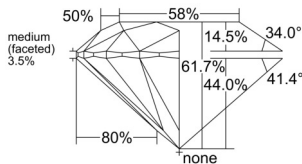

GIA®

FACSIMILE

GIA REPORT 7552274513

Verify this report at GIA.edu

GIA NATURAL DIAMOND DOSSIER®

May 18, 2026
GIA Report Number 7552274513
Shape and Cutting Style ..... Round Brilliant
Measurements ..... 4.49 - 4.50 x 2.78 mm

GRADING RESULTS

Carat Weight ..... 0.34 carat
Color Grade ..... D
Clarity Grade VS1
Cut Grade ..... Excellent

ADDITIONAL GRADING INFORMATION

Polish ..... Excellent
Symmetry ..... Excellent
Fluorescence ..... Medium Blue
Clarity Characteristics..... Crystal, Pinpoint
Inscription(s): GIA 7552274513

PROPORTIONS

Profile to actual proportions

GRADING SCALES

GIA COLOR SCALE	GIA CLARITY SCALE	GIA CUT SCALE	
D	FLAWLESS	EXCELLENT	
E	INTERNALLY FLAWLESS		
F		VVS₁	VERY GOOD
G	VVS₂		
H	VS₁	GOOD	
I	VS₂		
J	SI₁	FAIR	
K	SI₂		
L	I₁	POOR	
M			
N			
O	I₂		
P			
Q			
R	I₃		
S			
T			
U			
V			
W			
X			
Y			
Z