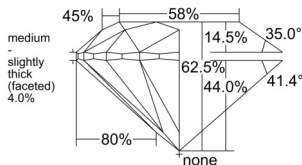

GIA®

FACSIMILE

GIA REPORT 7552262476

Verify this report at GIA.edu

GIA NATURAL DIAMOND DOSSIER®

May 16, 2026
GIA Report Number 7552262476
Shape and Cutting Style ..... Round Brilliant
Measurements ..... 5.37 - 5.39 x 3.37 mm

GRADING RESULTS

Carat Weight ..... 0.60 carat
Color Grade I
Clarity Grade S11
Cut Grade ..... Excellent

ADDITIONAL GRADING INFORMATION

Polish ..... Excellent
Symmetry ..... Excellent
Fluorescence ..... None
Clarity Characteristics ..... Crystal, Feather
Inscription(s): GIA 7552262476

PROPORTIONS

Profile to actual proportions

GRADING SCALES

GIA COLOR SCALE

COLOREDNESS	D
	E
	F
	G
	H
	I
	J
NEAR COLORLESS	K
	L
FADING	M
	N
	O
	P
VERY LIGHT	Q
	R
	S
	T
	U
	V
LIGHT	W
	X
	Y
	Z

GIA CLARITY SCALE

FLAWLESS	VERY VERY SLIGHTLY INCLUDED	VVS₁	VVS₂	VS₁	VS₂	SI₁	SI₂	I₁	I₂	I₃	
											INTERNALLY FLAWLESS

GIA CUT SCALE

EXCELLENT
VERY GOOD
GOOD
FAIR
POOR