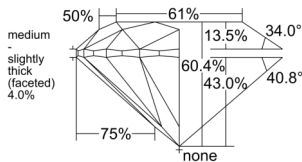

GIA®

FACSIMILE

GIA REPORT 7552257854

Verify this report at GIA.edu

GIA NATURAL DIAMOND DOSSIER®

May 16, 2026
GIA Report Number 7552257854
Shape and Cutting Style ..... Round Brilliant
Measurements ..... 5.10 - 5.13 x 3.09 mm

GRADING RESULTS

Carat Weight ..... 0.50 carat
Color Grade ..... J
Clarity Grade VS1
Cut Grade ..... Excellent

ADDITIONAL GRADING INFORMATION

Polish ..... Excellent
Symmetry ..... Excellent
Fluorescence ..... Faint
Clarity Characteristics..... Crystal, Indented Natural
Inscription(s): GIA 7552257854

PROPORTIONS

Profile to actual proportions

GRADING SCALES

GIA COLOR SCALE	GIA CLARITY SCALE	GIA CUT SCALE	
D	FLAWLESS	EXCELLENT	
E	INTERNALLY FLAWLESS		
F		VVS₁	VERY GOOD
G	VVS₂		
H	VS₁	GOOD	
I	VS₂		
J	SI₁	FAIR	
K	SI₂		
L	I₁	POOR	
M	I₂		
N	I₃		
O			
P			
Q			
R			
S			
T			
U			
V			
W			
X			
Y			
Z