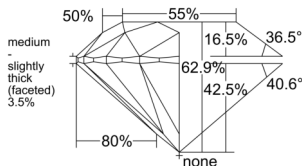

GIA®

FACSIMILE

GIA REPORT 7552253769

Verify this report at GIA.edu

GIA NATURAL DIAMOND DOSSIER®

May 15, 2026
GIA Report Number 7552253769
Shape and Cutting Style ..... Round Brilliant
Measurements ..... 5.16 - 5.18 x 3.25 mm

GRADING RESULTS

Carat Weight ..... 0.53 carat
Color Grade ..... G
Clarity Grade VS1
Cut Grade ..... Excellent

ADDITIONAL GRADING INFORMATION

Polish ..... Excellent
Symmetry ..... Excellent
Fluorescence ..... None
Clarity Characteristics..... Cloud, Needle, Pinpoint
Inscription(s): GIA 7552253769

PROPORTIONS

Profile to actual proportions