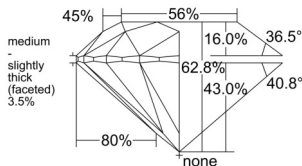

GIA®

FACSIMILE

GIA REPORT 7552242750

Verify this report at GIA.edu

GIA NATURAL DIAMOND DOSSIER®

May 14, 2026
GIA Report Number 7552242750
Shape and Cutting Style ..... Round Brilliant
Measurements ..... 5.07 - 5.10 x 3.19 mm

GRADING RESULTS

Carat Weight ..... 0.51 carat
Color Grade I
Clarity Grade VS2
Cut Grade ..... Excellent

ADDITIONAL GRADING INFORMATION

Polish ..... Excellent
Symmetry ..... Excellent
Fluorescence ..... None
Clarity Characteristics ..... Cloud
Inscription(s): GIA 7552242750

PROPORTIONS

GRADING SCALES

GIA COLOR SCALE	GIA CLARITY SCALE	GIA CUT SCALE	
D	FLAWLESS	EXCELLENT	
E	INTERNALLY FLAWLESS		
F		VVS₁	VERY GOOD
G	VVS₂		
H	VS₁	GOOD	
I	VS₂		
J	SI₁	FAIR	
K	SI₂		
L	I₁	POOR	
M	I₂		
N	I₃		
O			
P			
Q			
R			
S			
T			
U			
V			
W			
X			
Y			
Z