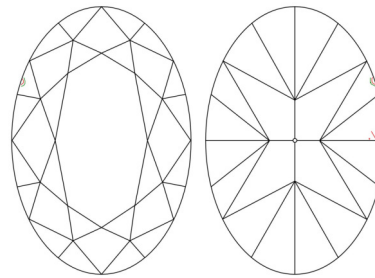

GIA NATURAL DIAMOND GRADING REPORT

May 12, 2026  
 GIA Report Number ..... 7552229838  
 Shape and Cutting Style ..... Oval Brilliant  
 Measurements ..... 9.12 x 6.29 x 4.07 mm

GRADING RESULTS

Carat Weight ..... 1.51 carat  
 Color Grade ..... G  
 Clarity Grade ..... VVS2

ADDITIONAL GRADING INFORMATION

Polish ..... Excellent  
 Symmetry ..... Excellent  
 Fluorescence ..... None  
 Inscription(s): GIA 7552229838

PROPORTIONS

Profile not to actual proportions

CLARITY CHARACTERISTICS

KEY TO SYMBOLS\*

-  Feather
-  Knot
-  Pinpoint

\* Red symbols denote internal characteristics (inclusions). Green or black symbols denote external characteristics (blemishes). Diagram is an approximate representation of the diamond, and symbols shown indicate type, position, and approximate size of clarity characteristics. All clarity characteristics may not be shown. Details of finish are not shown.