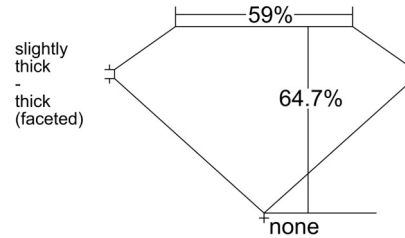

GIA NATURAL DIAMOND GRADING REPORT

May 12, 2026  
 GIA Report Number ..... 7552229838  
 Shape and Cutting Style ..... Oval Brilliant  
 Measurements ..... 9.12 x 6.29 x 4.07 mm

GRADING RESULTS

Carat Weight ..... 1.51 carat  
 Color Grade ..... G  
 Clarity Grade ..... VVS2

ADDITIONAL GRADING INFORMATION

Polish ..... Excellent  
 Symmetry ..... Excellent  
 Fluorescence ..... None  
 Inscription(s): GIA 7552229838

PROPORTIONS

Profile not to actual proportions

CLARITY CHARACTERISTICS

KEY TO SYMBOLS\*

-  Feather
-  Knot
-  Pinpoint

\* Red symbols denote internal characteristics (inclusions). Green or black symbols denote external characteristics (blemishes). Diagram is an approximate representation of the diamond, and symbols shown indicate type, position, and approximate size of clarity characteristics. All clarity characteristics may not be shown. Details of finish are not shown.