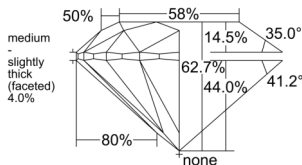

GIA®

FACSIMILE

GIA REPORT 7552220596

Verify this report at GIA.edu

GIA NATURAL DIAMOND DOSSIER®

May 11, 2026
GIA Report Number 7552220596
Shape and Cutting Style ..... Round Brilliant
Measurements ..... 5.04 - 5.07 x 3.17 mm

GRADING RESULTS

Carat Weight ..... 0.50 carat
Color Grade L
Clarity Grade VS1
Cut Grade ..... Excellent

ADDITIONAL GRADING INFORMATION

Polish ..... Excellent
Symmetry ..... Excellent
Fluorescence ..... None
Clarity Characteristics ..... Feather
Inscription(s): GIA 7552220596

PROPORTIONS

Profile to actual proportions