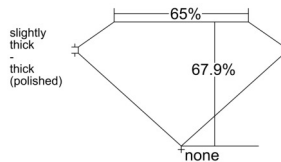

GIA®

FACSIMILE

GIA REPORT 7552220089

Verify this report at gia.edu

GIA NATURAL DIAMOND DOSSIER®

May 11, 2026
GIA Report Number 7552220089
Shape and Cutting Style ..... **Cut-Cornered Rectangular Modified Brilliant**
Measurements ..... 5.38 x 3.97 x 2.70 mm

GRADING RESULTS

Carat Weight ..... 0.50 carat
Color Grade ..... G
Clarity Grade VS1

ADDITIONAL GRADING INFORMATION

Polish ..... Excellent
Symmetry ..... Very Good
Fluorescence ..... Faint
Clarity Characteristics ..... Cloud, Pinpoint
Inscription(s): GIA 7552220089

PROPORTIONS

Profile not to actual proportions

GRADING SCALES

GIA COLOR SCALE		GIA CLARITY SCALE			
COLORLESS	D	VERY VERY SLIGHTLY INCLUDED	FLAWLESS		
	E		INTERNALLY FLAWLESS		
	F		VVS₁		
	NEAR COLORLESS	G	VERY SLIGHTLY INCLUDED	VVS₂	
		H		VS₁	
		FAINT	I	SLIGHTLY INCLUDED	VS₂
			J		SI₁
			K	INCLUDED	SI₂
	LIGHT	L	INCLUDED	I₁	
		M		I₂	
N		I₃			
O					
P					
Q					
R					
S					
T					
U					
V					
W					
X					
Y					
Z