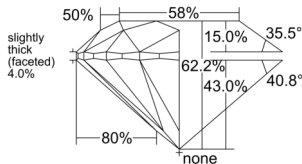

GIA®

FACSIMILE

GIA REPORT 7552207357

Verify this report at GIA.edu

GIA NATURAL DIAMOND DOSSIER®

May 09, 2026
GIA Report Number 7552207357
Shape and Cutting Style ..... Round Brilliant
Measurements ..... 5.06 - 5.07 x 3.15 mm

GRADING RESULTS

Carat Weight ..... 0.50 carat
Color Grade ..... J
Clarity Grade VS1
Cut Grade ..... Excellent

ADDITIONAL GRADING INFORMATION

Polish ..... Excellent
Symmetry ..... Excellent
Fluorescence ..... None
Clarity Characteristics..Cloud, Needle, Pinpoint, Indented Natural
Inscription(s): GIA 7552207357

PROPORTIONS

Profile to actual proportions