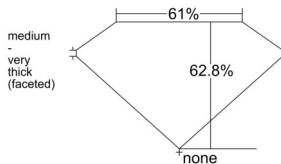

GIA®

FACSIMILE

GIA REPORT

7552202649

Verify this report at GIA.edu

GIA NATURAL DIAMOND DOSSIER®

May 07, 2026
GIA Report Number 7552202649
Shape and Cutting Style ..... Marquise Brilliant
Measurements ..... 8.17 x 4.38 x 2.75 mm

GRADING RESULTS

Carat Weight ..... 0.60 carat
Color Grade ..... H
Clarity Grade SI1

ADDITIONAL GRADING INFORMATION

Polish ..... Excellent
Symmetry ..... Very Good
Fluorescence ..... Medium Blue
Clarity Characteristics ..... Crystal
Inscription(s): GIA 7552202649

PROPORTIONS

Profile not to actual proportions

GRADING SCALES

GIA COLOR SCALE		GIA CLARITY SCALE			
COLORLESS	D	VERY VERY SLIGHTLY INCLUDED	FLAWLESS		
	E		INTERNALLY FLAWLESS		
	F		VVS₁		
	NEAR COLORLESS	G	VERY SLIGHTLY INCLUDED	VVS₂	
		H		VS₁	
		FANT	I	SLIGHTLY INCLUDED	VS₂
			J		SI₁
	LIGHT	K	INCLUDED	SI₂	
		L		I₁	
		M	NOT LISTED	I₂	
N		I₃			
O					
P					
Q					
R					
S					
T					
U					
V					
W					
X					
Y					
Z