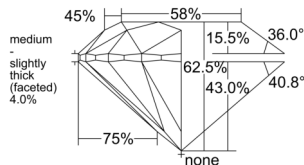

GIA®

FACSIMILE

GIA REPORT 7552199875

Verify this report at GIA.edu

GIA NATURAL DIAMOND DOSSIER®

May 08, 2026
GIA Report Number 7552199875
Shape and Cutting Style ..... Round Brilliant
Measurements ..... 6.33 - 6.37 x 3.97 mm

GRADING RESULTS

Carat Weight ..... 0.99 carat
Color Grade I
Clarity Grade S11
Cut Grade ..... Excellent

ADDITIONAL GRADING INFORMATION

Polish ..... Excellent
Symmetry ..... Excellent
Fluorescence ..... Faint
Clarity Characteristics ..... Crystal
Inscription(s): GIA 7552199875

PROPORTIONS

Profile to actual proportions

GRADING SCALES

GIA COLOR SCALE	GIA CLARITY SCALE	GIA CUT SCALE	
D	FLAWLESS	EXCELLENT	
E	INTERNALLY FLAWLESS		
F		VVS₁	VERY GOOD
G	VVS₂		
H	VS₁	GOOD	
I	VS₂		
J	S1₁	FAIR	
K	S1₂		
L	I₁	POOR	
M	I₂		
N	I₃		
O			
P			
Q			
R			
S			
T			
U			
V			
W			
X			
Y			
Z