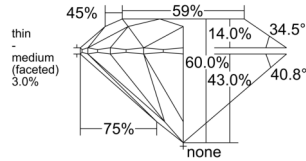

GIA®

FACSIMILE

GIA REPORT 7552196923

Verify this report at GIA.edu

GIA NATURAL DIAMOND DOSSIER®

May 07, 2026
GIA Report Number 7552196923
Shape and Cutting Style ..... Round Brilliant
Measurements ..... 5.37 - 5.41 x 3.23 mm

GRADING RESULTS

Carat Weight ..... 0.57 carat
Color Grade ..... F
Clarity Grade S11
Cut Grade ..... Excellent

ADDITIONAL GRADING INFORMATION

Polish ..... Excellent
Symmetry ..... Excellent
Fluorescence ..... None
Clarity Characteristics ..... Cloud
Inscription(s): GIA 7552196923

PROPORTIONS

GRADING SCALES

GIA COLOR SCALE	GIA CLARITY SCALE	GIA CUT SCALE	
D	FLAWLESS	EXCELLENT	
E	INTERNALLY FLAWLESS		
F		VVS₁	VERY GOOD
G	VVS₂		
H	VS₁	GOOD	
I	VS₂		
J	S1₁	FAIR	
K	S1₂		
L	I₁	POOR	
M	I₂		
N	I₃		
O			
P			
Q			
R			
S			
T			
U			
V			
W			
X			
Y			
Z