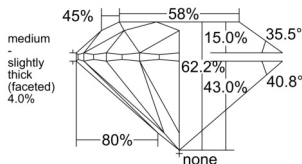

GIA®

FACSIMILE

GIA REPORT 7552191537

Verify this report at GIA.edu

GIA NATURAL DIAMOND DOSSIER®

May 06, 2026
GIA Report Number 7552191537
Shape and Cutting Style ..... Round Brilliant
Measurements ..... 5.64 - 5.68 x 3.52 mm

GRADING RESULTS

Carat Weight ..... 0.70 carat
Color Grade ..... E
Clarity Grade VS1
Cut Grade ..... Excellent

ADDITIONAL GRADING INFORMATION

Polish ..... Excellent
Symmetry ..... Excellent
Fluorescence ..... None
Clarity Characteristics ..... Cloud, Feather, Pinpoint
Inscription(s): GIA 7552191537

PROPORTIONS

Profile to actual proportions