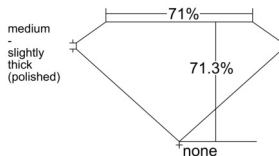

GIA®

FACSIMILE

GIA REPORT

7552191536

Verify this report at GIA.edu

GIA NATURAL DIAMOND DOSSIER®

May 06, 2026
GIA Report Number 7552191536
Shape and Cutting Style ..... **Square Modified Brilliant**
Measurements ..... **3.77 x 3.74 x 2.66 mm**

GRADING RESULTS

Carat Weight ..... **0.31 carat**
Color Grade ..... **E**
Clarity Grade **VVS2**

ADDITIONAL GRADING INFORMATION

Polish ..... **Excellent**
Symmetry ..... **Very Good**
Fluorescence ..... **None**
Clarity Characteristics ..... **Cloud, Pinpoint**
Inscription(s): GIA 7552191536

PROPORTIONS

Profile not to actual proportions

GRADING SCALES

GIA COLOR SCALE		GIA CLARITY SCALE			
COLORLESS	D	VERY VERY SLIGHTLY INCLUDED	FLAWLESS		
	E		INTERNALLY FLAWLESS		
	F	VERY SLIGHTLY INCLUDED	VVS₁		
	G		VVS₂		
	H		VS₁		
	NEAR COLORLESS	I	SLIGHTLY INCLUDED	VS₂	
		J		SI₁	
		FAINT	K	INCLUDED	SI₂
			L		I₁
			M		I₂
VERT LIGHT	N	LIGHT	I₃		
	O				
	P				
	Q				
	R				
	S				
T	U				
	V				
	W				
	X				
	Y				
Z