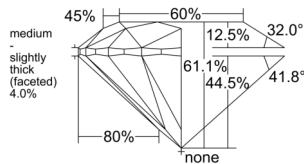

GIA®

FACSIMILE

GIA REPORT

7552190940

Verify this report at GIA.edu

GIA NATURAL DIAMOND DOSSIER®

May 09, 2026
GIA Report Number 7552190940
Shape and Cutting Style ..... Round Brilliant
Measurements ..... 4.74 - 4.78 x 2.91 mm

GRADING RESULTS

Carat Weight ..... 0.40 carat
Color Grade ..... D
Clarity Grade VS1
Cut Grade ..... Excellent

ADDITIONAL GRADING INFORMATION

Polish ..... Excellent
Symmetry ..... Very Good
Fluorescence ..... Medium Blue
Clarity Characteristics ..... Crystal
Inscription(s): GIA 7552190940

PROPORTIONS

Profile to actual proportions