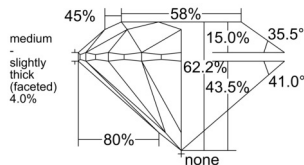

GIA®

FACSIMILE

GIA REPORT

7552180550

Verify this report at GIA.edu

GIA NATURAL DIAMOND DOSSIER®

May 05, 2026
GIA Report Number 7552180550
Shape and Cutting Style ..... Round Brilliant
Measurements ..... 4.72 - 4.74 x 2.95 mm

GRADING RESULTS

Carat Weight ..... 0.41 carat
Color Grade ..... F
Clarity Grade ..... Internally Flawless
Cut Grade ..... Excellent

ADDITIONAL GRADING INFORMATION

Polish ..... Excellent
Symmetry ..... Excellent
Fluorescence ..... Strong Blue
Clarity Characteristics ..... Minor Details of Polish
Inscription(s): GIA 7552180550

PROPORTIONS

Profile to actual proportions