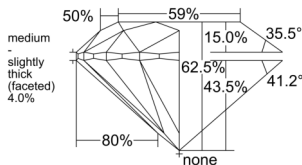

GIA®

FACSIMILE

GIA REPORT 7552179651

Verify this report at GIA.edu

GIA NATURAL DIAMOND DOSSIER®

May 05, 2026
GIA Report Number 7552179651
Shape and Cutting Style ..... Round Brilliant
Measurements ..... 5.07 - 5.10 x 3.18 mm

GRADING RESULTS

Carat Weight ..... 0.51 carat
Color Grade ..... G
Clarity Grade VVS1
Cut Grade ..... Excellent

ADDITIONAL GRADING INFORMATION

Polish ..... Excellent
Symmetry ..... Excellent
Fluorescence ..... Medium Blue
Clarity Characteristics ..... Feather
Inscription(s): GIA 7552179651

PROPORTIONS

Profile to actual proportions

GRADING SCALES

GIA COLOR SCALE	GIA CLARITY SCALE	GIA CUT SCALE	
D	FLAWLESS	EXCELLENT	
E	INTERNALLY FLAWLESS		
F		VVS₁	VERY GOOD
G	VVS₂		
H	VS₁	GOOD	
I	VS₂		
J	SI₁	FAIR	
K	SI₂		
L	I₁	POOR	
M			
N			
O	I₂		
P			
Q			
R	I₃		
S			
T			
U			
V			
W			
X			
Y			
Z