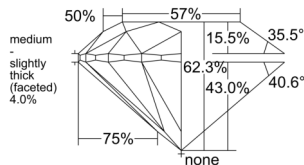

GIA®

FACSIMILE

GIA REPORT 7552172965

Verify this report at GIA.edu

GIA NATURAL DIAMOND DOSSIER®

May 05, 2026
GIA Report Number 7552172965
Shape and Cutting Style ..... Round Brilliant
Measurements ..... 5.36 - 5.39 x 3.35 mm

GRADING RESULTS

Carat Weight ..... 0.60 carat
Color Grade ..... J
Clarity Grade S11
Cut Grade ..... Excellent

ADDITIONAL GRADING INFORMATION

Polish ..... Excellent
Symmetry ..... Excellent
Fluorescence ..... None
Clarity Characteristics ..... Crystal
Inscription(s): GIA 7552172965

PROPORTIONS

GRADING SCALES

GIA COLOR SCALE

COLOREDNESS	D
	E
	F
	G
	H
	I
	J
NEAR COLORLESS	K
	L
FAIN	M
	N
	O
	P
VERY LIGHT	Q
	R
	S
	T
	U
	V
LIGHT	W
	X
	Y
	Z

GIA CLARITY SCALE

FLAWLESS	INTERNAL FLAWLESS	
		EXCELLENT
VERY VERY SLIGHTLY INCLUDED	VVS₁	VERY GOOD
VERY SLIGHTLY INCLUDED	VVS₂	
SLIGHTLY INCLUDED	VS₁	GOOD
	VS₂	
INCLUDED	SI₁	FAIR
	SI₂	
INCLUDED	I₁	POOR
	I₂	
	I₃