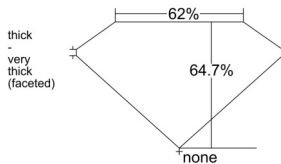

GIA®

FACSIMILE

GIA REPORT 7552169886

Verify this report at GIA.edu

GIA NATURAL DIAMOND DOSSIER®

May 06, 2026
GIA Report Number 7552169886
Shape and Cutting Style ..... Pear Brilliant
Measurements ..... 7.57 x 4.84 x 3.13 mm

GRADING RESULTS

Carat Weight ..... 0.71 carat
Color Grade ..... G
Clarity Grade VS1

ADDITIONAL GRADING INFORMATION

Polish ..... Excellent
Symmetry ..... Excellent
Fluorescence ..... None
Clarity Characteristics ..... Feather, Needle
Inscription(s): GIA 7552169886

PROPORTIONS

Profile not to actual proportions

GRADING SCALES

GIA COLOR SCALE		GIA CLARITY SCALE	
COLORLESS	D	VERY VERY SLIGHTLY INCLUDED	FLAWLESS
	E		INTERNALLY FLAWLESS
	F		VVS₁
	G		VVS₂
	H		VS₁
	I		VS₂
	J		SI₁
	K		SI₂
	L		I₁
	M		I₂
NEAR COLORLESS	N	SLIGHTLY INCLUDED	I₃
	O		
	P		
	Q		
FAINT	R	INCLUDED	
	S		
	T		
	U		
VERT LIGHT	V		
	W		
	X		
	Y		
LIGHT	Z