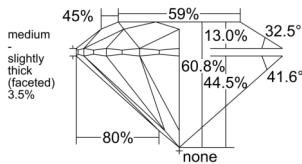

GIA®

FACSIMILE

GIA REPORT 7552157978

Verify this report at GIA.edu

GIA NATURAL DIAMOND DOSSIER®

May 02, 2026
GIA Report Number 7552157978
Shape and Cutting Style ..... Round Brilliant
Measurements ..... 4.83 - 4.86 x 2.95 mm

GRADING RESULTS

Carat Weight ..... 0.42 carat
Color Grade ..... H
Clarity Grade VVS1
Cut Grade ..... Excellent

ADDITIONAL GRADING INFORMATION

Polish ..... Excellent
Symmetry ..... Excellent
Fluorescence ..... None
Clarity Characteristics ..... Feather
Inscription(s): GIA 7552157978

PROPORTIONS

GRADING SCALES

GIA COLOR SCALE	GIA CLARITY SCALE	GIA CUT SCALE	
D	FLAWLESS	EXCELLENT	
E	INTERNALLY FLAWLESS		
F		VVS₁	VERY GOOD
G	VVS₂		
H	VS₁	GOOD	
I	VS₂		
J	SI₁	FAIR	
K	SI₂		
L	I₁	POOR	
M	I₂		
N	I₃		
O			
P			
Q			
R			
S			
T			
U			
V			
W			
X			
Y			
Z