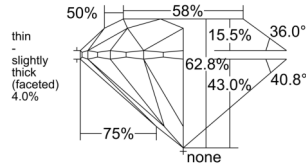

GIA®

FACSIMILE

GIA REPORT 7552132826

Verify this report at GIA.edu

GIA NATURAL DIAMOND DOSSIER®

May 04, 2026
GIA Report Number 7552132826
Shape and Cutting Style ..... Round Brilliant
Measurements ..... 5.58 - 5.66 x 3.53 mm

GRADING RESULTS

Carat Weight ..... 0.70 carat
Color Grade ..... G
Clarity Grade VS1
Cut Grade ..... Excellent

ADDITIONAL GRADING INFORMATION

Polish ..... Excellent
Symmetry ..... Very Good
Fluorescence ..... None
Clarity Characteristics..... Cloud, Crystal, Pinpoint
Inscription(s): GIA 7552132826

PROPORTIONS

Profile to actual proportions

GRADING SCALES

GIA COLOR SCALE	GIA CLARITY SCALE	GIA CUT SCALE	
D	FLAWLESS	EXCELLENT	
E	INTERNALLY FLAWLESS		
F		VVS₁	VERY GOOD
G	VVS₂		
H	VS₁	GOOD	
I	VS₂		
J	SI₁	FAIR	
K	SI₂		
L	I₁	POOR	
M			
N			
O	I₂		
P			
Q			
R	I₃		
S			
T			
U			
V			
W			
X			
Y			
Z