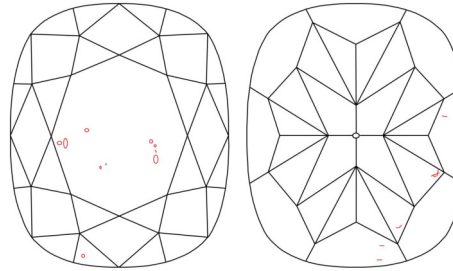

GIA NATURAL DIAMOND GRADING REPORT

April 28, 2026  
 GIA Report Number ..... 7552115029  
 Shape and Cutting Style ..... Cushion Modified Brilliant  
 Measurements ..... 9.49 x 7.34 x 5.18 mm

GRADING RESULTS

Carat Weight ..... 3.02 carat  
 Color Grade ..... I  
 Clarity Grade ..... SI1

ADDITIONAL GRADING INFORMATION

Polish ..... Excellent  
 Symmetry ..... Excellent  
 Fluorescence ..... None  
 Inscription(s): GIA 7552115029  
 Comments: Pinpoints are not shown.

PROPORTIONS

Profile not to actual proportions

CLARITY CHARACTERISTICS

KEY TO SYMBOLS\*

- Crystal
- ~ Feather
- ∖ Needle

\* Red symbols denote internal characteristics (inclusions). Green or black symbols denote external characteristics (blemishes). Diagram is an approximate representation of the diamond, and symbols shown indicate type, position, and approximate size of clarity characteristics. All clarity characteristics may not be shown. Details of finish are not shown.