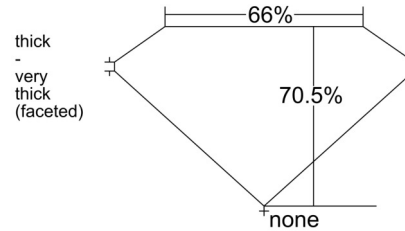

GIA NATURAL DIAMOND GRADING REPORT

April 28, 2026  
 GIA Report Number ..... 7552115029  
 Shape and Cutting Style ..... Cushion Modified Brilliant  
 Measurements ..... 9.49 x 7.34 x 5.18 mm

GRADING RESULTS

Carat Weight ..... 3.02 carat  
 Color Grade ..... I  
 Clarity Grade ..... SI1

ADDITIONAL GRADING INFORMATION

Polish ..... Excellent  
 Symmetry ..... Excellent  
 Fluorescence ..... None  
 Inscription(s): GIA 7552115029  
 Comments: Pinpoints are not shown.

PROPORTIONS

Profile not to actual proportions

CLARITY CHARACTERISTICS

KEY TO SYMBOLS\*

- Crystal
- ~ Feather
- ∖ Needle

\* Red symbols denote internal characteristics (inclusions). Green or black symbols denote external characteristics (blemishes). Diagram is an approximate representation of the diamond, and symbols shown indicate type, position, and approximate size of clarity characteristics. All clarity characteristics may not be shown. Details of finish are not shown.