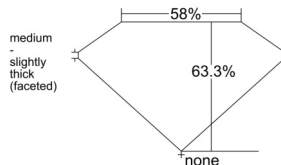

GIA®

FACSIMILE

GIA REPORT

7552099801

Verify this report at GIA.edu

GIA NATURAL DIAMOND DOSSIER®

April 23, 2026
GIA Report Number 7552099801
Shape and Cutting Style ..... Marquise Brilliant
Measurements ..... 8.98 x 4.61 x 2.92 mm

GRADING RESULTS

Carat Weight ..... 0.70 carat
Color Grade ..... D
Clarity Grade ..... Internally Flawless

ADDITIONAL GRADING INFORMATION

Polish ..... Excellent
Symmetry ..... Excellent
Fluorescence ..... None
Clarity Characteristics..... Minor Details of Polish
Inscription(s): GIA 7552099801

PROPORTIONS

Profile not to actual proportions

GRADING SCALES

GIA COLOR SCALE		GIA CLARITY SCALE			
COLORLESS	D	VERY VERY SLIGHTLY INCLUDED	FLAWLESS		
	E		INTERNALLY FLAWLESS		
	F	VERY SLIGHTLY INCLUDED	VVS₁		
	G		VVS₂		
	H		VS₁		
	NEAR COLORLESS	I	SLIGHTLY INCLUDED	VS₂	
		J		SI₁	
		FAINT	K	INCLUDED	SI₂
			L		I₁
			M		I₂
VERT LIGHT	N	LIGHT	I₃		
	O				
	P				
	Q				
	R