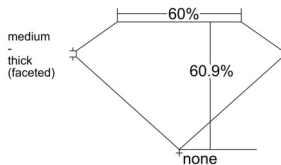

GIA®

FACSIMILE

GIA REPORT 7552098628

Verify this report at GIA.edu

GIA NATURAL DIAMOND DOSSIER®

April 27, 2026
GIA Report Number 7552098628
Shape and Cutting Style ..... Oval Brilliant
Measurements ..... 6.43 x 4.32 x 2.63 mm

GRADING RESULTS

Carat Weight ..... 0.47 carat
Color Grade I
Clarity Grade VS1

ADDITIONAL GRADING INFORMATION

Polish ..... Very Good
Symmetry ..... Very Good
Fluorescence ..... None
Clarity Characteristics..... Crystal, Needle, Pinpoint
Inscription(s): GIA 7552098628

PROPORTIONS

Profile not to actual proportions

GRADING SCALES

GIA COLOR SCALE		GIA CLARITY SCALE			
COLORLESS	D	VERY VERY SLIGHTLY INCLUDED	FLAWLESS		
	E		INTERNALLY FLAWLESS		
	F		VVS₁		
	G				
	NEAR COLORLESS		H	VVS₂	
			I		
	FAINT		J	VERY SLIGHTLY INCLUDED	VS₁
			K		VS₂
			L		
			M	SLIGHTLY INCLUDED	SI₁
N		SI₂			
O					
LIGHT	P	INCLUDED	I₁		
	Q		I₂		
	R				
	S		I₃		
	T				
	U				
	V				
W					
X					
Y					
Z