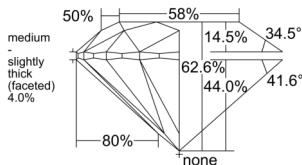

GIA®

FACSIMILE

GIA REPORT

7552072113

Verify this report at GIA.edu

GIA NATURAL DIAMOND DOSSIER®

April 21, 2026
GIA Report Number 7552072113
Shape and Cutting Style ..... Round Brilliant
Measurements ..... 4.69 - 4.73 x 2.95 mm

GRADING RESULTS

Carat Weight ..... 0.40 carat
Color Grade ..... F
Clarity Grade VS1
Cut Grade ..... Excellent

ADDITIONAL GRADING INFORMATION

Polish ..... Excellent
Symmetry ..... Excellent
Fluorescence ..... None
Clarity Characteristics ..... Cloud, Pinpoint
Inscription(s): GIA 7552072113

PROPORTIONS

Profile to actual proportions

GRADING SCALES

GIA COLOR SCALE

COLOURLESS	D
	E
	F
	G
	H
	I
	J
NEAR COLOURLESS	K
	L
Faint	M
	N
	O
	P
	Q
	R
	S
	T
	U
	V
	W
	X
	Y
Light	Z

GIA CLARITY SCALE

FLAWLESS	INTERNAL FLAWLESS	
		FLAWLESS
VERY VERY SLIGHTLY INCLUDED	VVS₁	
	VVS₂	
VERY SLIGHTLY INCLUDED	VS₁	
	VS₂	
SLIGHTLY INCLUDED	SI₁	
	SI₂	
INCLUDED	I₁	
	I₂	
	I₃	

GIA CUT SCALE

EXCELLENT
VERY GOOD
GOOD
FAIR
POOR