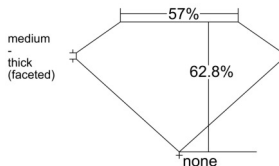

GIA®

FACSIMILE

GIA REPORT 7552055759

Verify this report at GIA.edu

GIA NATURAL DIAMOND DOSSIER®

April 16, 2026
GIA Report Number 7552055759
Shape and Cutting Style ..... Oval Brilliant
Measurements ..... 6.18 x 4.11 x 2.58 mm

GRADING RESULTS

Carat Weight ..... 0.42 carat
Color Grade ..... F
Clarity Grade VS1

ADDITIONAL GRADING INFORMATION

Polish ..... Excellent
Symmetry ..... Very Good
Fluorescence ..... None
Clarity Characteristics..... Cloud, Needle, Pinpoint
Inscription(s): GIA 7552055759

PROPORTIONS

Profile not to actual proportions

GRADING SCALES

GIA COLOR SCALE		GIA CLARITY SCALE		
COLORLESS	D	VERY VERY SLIGHTLY INCLUDED	FLAWLESS	
	E		INTERNALLY FLAWLESS	
	F		VS₁	
	G		VS₂	
	NEAR COLORLESS	H	VERY SLIGHTLY INCLUDED	VS₁
		I		VS₂
		J		SI₁
		K		SI₂
	FAINT	L	SLIGHTLY INCLUDED	I₁
		M		I₂
N		I₃		
O				
VERT LIGHT	P	INCLUDED		
	Q			
	R			
	S			
	T			
	U			
	V			
	W			
LIGHT	X			
	Y			
Z