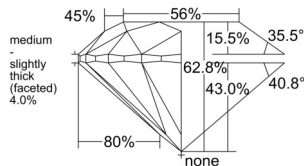

GIA®

FACSIMILE

GIA REPORT 7552030733

Verify this report at GIA.edu

GIA NATURAL DIAMOND DOSSIER®

April 14, 2026
GIA Report Number 7552030733
Shape and Cutting Style ..... Round Brilliant
Measurements ..... 4.60 - 4.63 x 2.89 mm

GRADING RESULTS

Carat Weight ..... 0.38 carat
Color Grade ..... D
Clarity Grade VS1
Cut Grade ..... Excellent

ADDITIONAL GRADING INFORMATION

Polish ..... Excellent
Symmetry ..... Excellent
Fluorescence ..... Medium Blue
Clarity Characteristics..... Crystal, Pinpoint
Inscription(s): GIA 7552030733

PROPORTIONS

Profile to actual proportions

GRADING SCALES

GIA COLOR SCALE

COLOURLESS	D
	E
	F
	G
	H
	I
	J
NEAR COLOURLESS	K
	L
FAIN	M
	N
	O
	P
VERY LIGHT	Q
	R
	S
	T
	U
	V
	W
	X
	Y
LIGHT	Z

GIA CLARITY SCALE

FLAWLESS	INTERNAL FLAWLESS	
		FLAWLESS
VERY VERY SLIGHTLY INCLUDED	VVS₁	
	VVS₂	
VERY SLIGHTLY INCLUDED	VS₁	
	VS₂	
SLIGHTLY INCLUDED	SI₁	
	SI₂	
INCLUDED	I₁	
	I₂	
	I₃	

GIA CUT SCALE

EXCELLENT
VERY GOOD
GOOD
FAIR
POOR