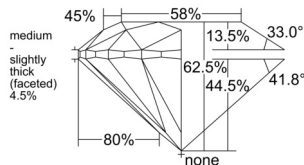

GIA®

FACSIMILE

GIA REPORT 7552028023

Verify this report at GIA.edu

GIA NATURAL DIAMOND DOSSIER®

April 14, 2026
GIA Report Number 7552028023
Shape and Cutting Style ..... Round Brilliant
Measurements ..... 5.26 - 5.30 x 3.30 mm

GRADING RESULTS

Carat Weight ..... 0.56 carat
Color Grade ..... J
Clarity Grade VVS1
Cut Grade ..... Excellent

ADDITIONAL GRADING INFORMATION

Polish ..... Excellent
Symmetry ..... Excellent
Fluorescence ..... None
Clarity Characteristics ..... Pinpoint, Feather
Inscription(s): GIA 7552028023

PROPORTIONS

Profile to actual proportions