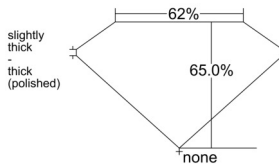

GIA®

FACSIMILE

GIA REPORT 7552024534

Verify this report at GIA.edu

GIA NATURAL DIAMOND DOSSIER®

April 14, 2026
GIA Report Number 7552024534
Shape and Cutting Style ..... Emerald Cut
Measurements ..... 5.35 x 3.46 x 2.25 mm

GRADING RESULTS

Carat Weight ..... 0.40 carat
Color Grade ..... F
Clarity Grade VS1

ADDITIONAL GRADING INFORMATION

Polish ..... Excellent
Symmetry ..... Very Good
Fluorescence ..... Faint
Clarity Characteristics..... Crystal, Pinpoint
Inscription(s): GIA 7552024534

PROPORTIONS

Profile not to actual proportions

GRADING SCALES

GIA COLOR SCALE		GIA CLARITY SCALE			
COLORLESS	D	VERY VERY SLIGHTLY INCLUDED	FLAWLESS		
	E		INTERNALLY FLAWLESS		
	F	VERY SLIGHTLY INCLUDED	VVS₁		
	G		VVS₂		
	H		VS₁		
	NEAR COLORLESS	I	SLIGHTLY INCLUDED	VS₂	
		J		SI₁	
		FAINT	K	INCLUDED	SI₂
			L		I₁
			M		I₂
VERT LIGHT	N		INCLUDED	I₃	
	O				
	P				
	Q				
	LIGHT		R		
		S			
		T			
	U				
	V				
	W				
	X				
	Y				
	Z