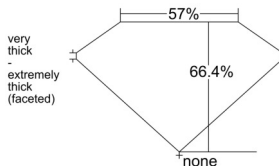

GIA®

FACSIMILE

GIA REPORT

7552007149

Verify this report at GIA.edu

GIA NATURAL DIAMOND DOSSIER®

April 11, 2026
GIA Report Number 7552007149
Shape and Cutting Style ..... Pear Brilliant
Measurements ..... 7.68 x 4.95 x 3.29 mm

GRADING RESULTS

Carat Weight ..... 0.80 carat
Color Grade ..... H
Clarity Grade VS1

ADDITIONAL GRADING INFORMATION

Polish ..... Excellent
Symmetry ..... Excellent
Fluorescence ..... None
Clarity Characteristics ..... Crystal, Pinpoint
Inscription(s): GIA 7552007149

PROPORTIONS

Profile not to actual proportions

GRADING SCALES

GIA COLOR SCALE		GIA CLARITY SCALE			
COLORLESS	D	VERY VERY SLIGHTLY INCLUDED	FLAWLESS		
	E		INTERNALLY FLAWLESS		
	F	VERY SLIGHTLY INCLUDED	VS₁		
	G		VS₂		
	H		VS₁		
	NEAR COLORLESS	I	SLIGHTLY INCLUDED	SI₁	
		J		SI₂	
		FAINT	K	INCLUDED	I₁
			L		I₂
			M		I₃
VERT LIGHT	N				
	O				
	P				
	Q				
	R				
LIGHT	S				
	T				
	U				
	V				
	W				
	X				
	Y				
	Z