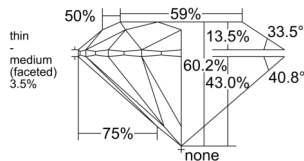

GIA®

FACSIMILE

GIA REPORT

7551662316

Verify this report at GIA.edu

GIA NATURAL DIAMOND DOSSIER®

July 07, 2026
GIA Report Number 7551662316
Shape and Cutting Style ..... Round Brilliant
Measurements ..... 5.23 - 5.26 x 3.16 mm

GRADING RESULTS

Carat Weight ..... 0.53 carat
Color Grade ..... D
Clarity Grade S11
Cut Grade ..... Excellent

ADDITIONAL GRADING INFORMATION

Polish ..... Excellent
Symmetry ..... Excellent
Fluorescence ..... None
Clarity Characteristics ..... Crystal, Cloud
Inscription(s): GIA 7551662316

PROPORTIONS

Profile to actual proportions

GRADING SCALES

GIA COLOR SCALE

COLORLESS	D
	E
	F
	G
	H
	I
	J
NEAR COLORLESS	K
	L
	M
	N
	O
	P
	Q
	R
	S
	T
	U
	V
	W
	X
	Y
LIGHT	Z

GIA CLARITY SCALE

FLAWLESS	VERY VERY SLIGHTLY INCLUDED	I₁	
			I₂
INTERNALLY FLAWLESS	VERY SLIGHTLY INCLUDED	SI₁	
			SI₂
VVS₁	SLIGHTLY INCLUDED	I₁	
			I₂
VVS₂	VERY SLIGHTLY INCLUDED	I₃	
VS₁	VERY SLIGHTLY INCLUDED		
VS₂	VERY SLIGHTLY INCLUDED		
S11	VERY SLIGHTLY INCLUDED		
S12	VERY SLIGHTLY INCLUDED		

GIA CUT SCALE

EXCELLENT	VERY GOOD	GOOD	FAIR	POOR