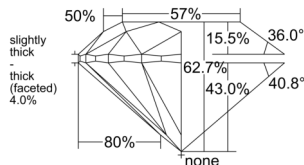

GIA®

FACSIMILE

GIA REPORT 7551655390

Verify this report at GIA.edu

GIA NATURAL DIAMOND DOSSIER®

July 03, 2026
GIA Report Number 7551655390
Shape and Cutting Style ..... Round Brilliant
Measurements ..... 5.59 - 5.64 x 3.52 mm

GRADING RESULTS

Carat Weight ..... 0.70 carat
Color Grade ..... F
Clarity Grade VS1
Cut Grade ..... Very Good

ADDITIONAL GRADING INFORMATION

Polish ..... Excellent
Symmetry ..... Excellent
Fluorescence ..... Faint
Clarity Characteristics..... Cloud, Crystal, Feather, Pinpoint
Inscription(s): GIA 7551655390

PROPORTIONS

Profile to actual proportions

GRADING SCALES

GIA COLOR SCALE

COLORLESS	D
	E
	F
	G
	H
	I
	J
NEAR COLORLESS	K
	L
	M
FAIN	N
	O
	P
	Q
VERY LIGHT	R
	S
	T
	U
	V
	W
	X
	Y
LIGHT	Z

GIA CLARITY SCALE

	FLAWLESS
	INTERNALLY FLAWLESS
VERY VERY SLIGHTLY INCLUDED	VVS₁
	VVS₂
VERY SLIGHTLY INCLUDED	VS₁
	VS₂
SLIGHTLY INCLUDED	SI₁
	SI₂
	I₁
	I₂
INCLUDED	I₃

GIA CUT SCALE

	EXCELLENT
	VERY GOOD
	GOOD
	FAIR
	POOR