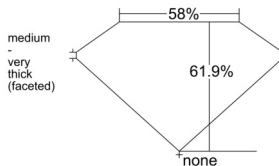

GIA®

FACSIMILE

GIA REPORT 7551632722

Verify this report at GIA.edu

GIA NATURAL DIAMOND DOSSIER®

July 03, 2026
GIA Report Number 7551632722
Shape and Cutting Style ..... Heart Brilliant
Measurements ..... 4.79 x 5.44 x 3.37 mm

GRADING RESULTS

Carat Weight ..... 0.50 carat
Color Grade ..... F
Clarity Grade VS2

ADDITIONAL GRADING INFORMATION

Polish ..... Excellent
Symmetry ..... Excellent
Fluorescence ..... Faint
Clarity Characteristics..... Crystal, Feather
Inscription(s): GIA 7551632722

PROPORTIONS

Profile not to actual proportions

GRADING SCALES

GIA COLOR SCALE		GIA CLARITY SCALE			
COLORLESS	D	VERY VERY SLIGHTLY INCLUDED	FLAWLESS		
	E		INTERNALLY FLAWLESS		
	F	VERY SLIGHTLY INCLUDED	VVS₁		
	G		VVS₂		
	H		VS₁		
	NEAR COLORLESS	I	SLIGHTLY INCLUDED	VS₂	
		J		SI₁	
		FAINT	K	INCLUDED	SI₂
			L		I₁
			M		I₂
VERT LIGHT	N	LIGHT	I₃		
	O				
	P				
	Q				
	R				
	S				
	T