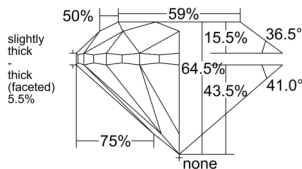

GIA®

FACSIMILE

GIA REPORT 7551604722

Verify this report at GIA.edu

GIA NATURAL DIAMOND DOSSIER®

June 29, 2026
GIA Report Number 7551604722
Shape and Cutting Style ..... Round Brilliant
Measurements ..... 5.49 - 5.55 x 3.56 mm

GRADING RESULTS

Carat Weight ..... 0.70 carat
Color Grade I
Clarity Grade VS2
Cut Grade ..... Very Good

ADDITIONAL GRADING INFORMATION

Polish ..... Excellent
Symmetry ..... Very Good
Fluorescence ..... Medium Blue
Clarity Characteristics ..... Cloud, Indented Natural
Inspection(s): GIA 7551604722

PROPORTIONS

GRADING SCALES

GIA COLOR SCALE	GIA CLARITY SCALE	GIA CUT SCALE	
D	FLAWLESS	EXCELLENT	
E	INTERNALLY FLAWLESS		
F		VVS₁	VERY GOOD
G	VVS₂		
H	VS₁	GOOD	
I	VS₂		
J	SI₁	FAIR	
K	SI₂		
L	I₁	POOR	
M	I₂		
N	I₃		
O			
P			
Q			
R			
S			
T			
U			
V			
W			
X			
Y			
Z