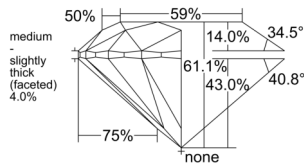

GIA®

FACSIMILE

GIA REPORT

7551594559

Verify this report at GIA.edu

GIA NATURAL DIAMOND DOSSIER®

June 30, 2026
GIA Report Number 7551594559
Shape and Cutting Style ..... Round Brilliant
Measurements ..... 4.28 - 4.34 x 2.63 mm

GRADING RESULTS

Carat Weight ..... 0.30 carat
Color Grade ..... D
Clarity Grade VS1
Cut Grade ..... Excellent

ADDITIONAL GRADING INFORMATION

Polish ..... Excellent
Symmetry ..... Very Good
Fluorescence ..... Very Strong Blue
Clarity Characteristics..... Indented Natural, Pinpoint
Inscription(s): GIA 7551594559

PROPORTIONS

Profile to actual proportions

GRADING SCALES

GIA COLOR SCALE

COLORLESS	D
	E
	F
	G
	H
	I
	J
NEAR COLORLESS	K
	L
FAIN	M
	N
	O
	P
VERY LIGHT	Q
	R
	S
	T
	U
	V
	W
	X
	Y
LIGHT	Z

GIA CLARITY SCALE

FLAWLESS	INTERNAL FLAWLESS	
		EXCELLENT
VERY VERY SLIGHTLY INCLUDED	VVS₁	
	VVS₂	
VERY SLIGHTLY INCLUDED	VS₁	
	VS₂	
SLIGHTLY INCLUDED	SI₁	
	SI₂	
INCLUDED	I₁	
	I₂	
	I₃	
POOR		

GIA CUT SCALE

EXCELLENT
VERY GOOD
GOOD
FAIR
POOR