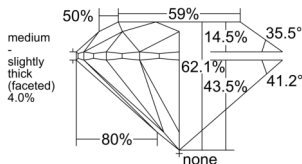

GIA®

FACSIMILE

GIA REPORT 7551593037

Verify this report at GIA.edu

GIA NATURAL DIAMOND DOSSIER®

June 26, 2026
GIA Report Number 7551593037
Shape and Cutting Style ..... Round Brilliant
Measurements ..... 5.05 - 5.08 x 3.15 mm

GRADING RESULTS

Carat Weight ..... 0.50 carat
Color Grade ..... K
Clarity Grade S11
Cut Grade ..... Excellent

ADDITIONAL GRADING INFORMATION

Polish ..... Excellent
Symmetry ..... Excellent
Fluorescence ..... Strong Blue
Clarity Characteristics ..... Crystal, Feather
Inscription(s): GIA 7551593037

PROPORTIONS

GRADING SCALES

GIA COLOR SCALE	GIA CLARITY SCALE	GIA CUT SCALE	
D	FLAWLESS	EXCELLENT	
E	INTERNALLY FLAWLESS		
F		VVS₁	VERY GOOD
G	VVS₂		
H	VS₁	GOOD	
I	VS₂		
J	S1₁	FAIR	
K	S1₂		
L	I₁	POOR	
M	I₂		
N	I₃		
O			
P			
Q			
R			
S			
T			
U			
V			
W			
X			
Y			
Z