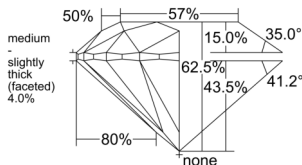

GIA®

FACSIMILE

GIA REPORT 7551560300

Verify this report at GIA.edu

GIA NATURAL DIAMOND DOSSIER®

June 24, 2026
GIA Report Number 7551560300
Shape and Cutting Style ..... Round Brilliant
Measurements ..... 4.75 - 4.79 x 2.98 mm

GRADING RESULTS

Carat Weight ..... 0.41 carat
Color Grade ..... D
Clarity Grade VS2
Cut Grade ..... Excellent

ADDITIONAL GRADING INFORMATION

Polish ..... Excellent
Symmetry ..... Excellent
Fluorescence ..... Medium Blue
Clarity Characteristics ..... Crystal, Cloud
Inscription(s): GIA 7551560300

PROPORTIONS

GRADING SCALES

GIA COLOR SCALE

COLORLESS	D
	E
	F
	G
	H
	I
NEAR COLORLESS	J
	K
	L
FAIN	M
	N
	O
	P
	Q
VERY LIGHT	R
	S
	T
	U
	V
	W
	X
	Y
LIGHT	Z

GIA CLARITY SCALE

FLAWLESS	INTERNAL FLAWLESS	
		FLAWLESS
VERY VERY SLIGHTLY INCLUDED	VVS₁	
	VVS₂	
VERY SLIGHTLY INCLUDED	VS₁	
	VS₂	
SLIGHTLY INCLUDED	SI₁	
	SI₂	
INCLUDED	I₁	
	I₂	
	I₃	

GIA CUT SCALE

EXCELLENT
VERY GOOD
GOOD
FAIR
POOR