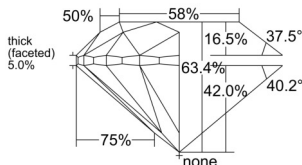

GIA®

FACSIMILE

GIA REPORT 7551553358

Verify this report at GIA.edu

GIA NATURAL DIAMOND DOSSIER®

June 24, 2026
GIA Report Number 7551553358
Shape and Cutting Style ..... Round Brilliant
Measurements ..... 5.81 - 5.86 x 3.70 mm

GRADING RESULTS

Carat Weight ..... 0.81 carat
Color Grade ..... K, Faint Brown
Clarity Grade VS1
Cut Grade ..... Very Good

ADDITIONAL GRADING INFORMATION

Polish ..... Excellent
Symmetry ..... Excellent
Fluorescence ..... None
Clarity Characteristics..... Cloud, Crystal, Pinpoint
Inscription(s): GIA 7551553358

PROPORTIONS

Profile to actual proportions

GRADING SCALES

GIA COLOR SCALE	GIA CLARITY SCALE	GIA CUT SCALE	
D	FLAWLESS	EXCELLENT	
E	INTERNALLY FLAWLESS		
F		VVS₁	VERY GOOD
G	VVS₂		
H	VS₁	GOOD	
I	VS₂		
J	SI₁	FAIR	
K	SI₂		
L	I₁	POOR	
M			
N			
O	I₂		
P			
Q	I₃		
R			
S			
T			
U			
V			
W			
X			
Y			
Z