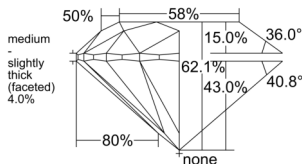

GIA®

FACSIMILE

GIA REPORT 7551552776

Verify this report at GIA.edu

GIA NATURAL DIAMOND DOSSIER®

June 26, 2026
GIA Report Number 7551552776
Shape and Cutting Style ..... Round Brilliant
Measurements ..... 5.18 - 5.20 x 3.23 mm

GRADING RESULTS

Carat Weight ..... 0.54 carat
Color Grade ..... G
Clarity Grade VS1
Cut Grade ..... Excellent

ADDITIONAL GRADING INFORMATION

Polish ..... Excellent
Symmetry ..... Excellent
Fluorescence ..... None
Clarity Characteristics..... Crystal, Cloud, Pinpoint
Inscription(s): GIA 7551552776

PROPORTIONS

GRADING SCALES

GIA COLOR SCALE

COLORESS	D
	E
	F
	G
	H
	I
	J
NEAR COLORESS	K
	L
FANIT	M
	N
	O
	P
VERY LIGHT	Q
	R
	S
	T
	U
	V
	W
	X
	Y
LIGHT	Z

GIA CLARITY SCALE

FLAWLESS	VERY VERY SLIGHTLY INCLUDED	VS₁	VS₂	VS₁	VS₂	SL₁	SL₂	I₁	I₂	I₃			
											VERY SLIGHTLY INCLUDED	SLIGHTLY INCLUDED	INCLUDED

GIA CUT SCALE

EXCELLENT
VERY GOOD
GOOD
FAIR
POOR