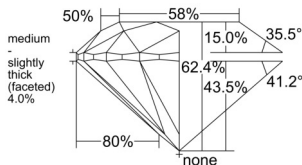

GIA®

FACSIMILE

GIA REPORT

7551544835

Verify this report at GIA.edu

GIA NATURAL DIAMOND DOSSIER®

June 22, 2026
GIA Report Number 7551544835
Shape and Cutting Style ..... Round Brilliant
Measurements ..... 4.26 - 4.28 x 2.66 mm

GRADING RESULTS

Carat Weight ..... 0.30 carat
Color Grade ..... F
Clarity Grade VS2
Cut Grade ..... Excellent

ADDITIONAL GRADING INFORMATION

Polish ..... Excellent
Symmetry ..... Excellent
Fluorescence ..... None
Clarity Characteristics ..... Crystal
Inscription(s): GIA 7551544835

PROPORTIONS

GRADING SCALES

GIA COLOR SCALE

COLORED	D
	E
	F
	G
	H
	I
	J
NEAR COLORLESS	K
	L
	M
Faint	N
	O
	P
	Q
	R
	S
	T
	U
	V
	W
	X
	Y
	Z

GIA CLARITY SCALE

FLAWLESS	INTERNAL FLAWLESS	
		FLAWLESS
VERY VERY SLIGHTLY INCLUDED	VVS₁	
	VVS₂	
VERY SLIGHTLY INCLUDED	VS₁	
	VS₂	
SLIGHTLY INCLUDED	SI₁	
	SI₂	
INCLUDED	I₁	
	I₂	
	I₃	

GIA CUT SCALE

EXCELLENT
VERY GOOD
GOOD
FAIR
POOR