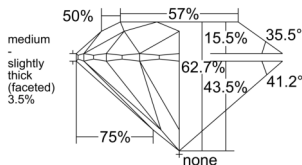

GIA®

FACSIMILE

GIA REPORT

7551544184

Verify this report at GIA.edu

GIA NATURAL DIAMOND DOSSIER®

June 22, 2026
GIA Report Number 7551544184
Shape and Cutting Style ..... Round Brilliant
Measurements ..... 5.30 - 5.34 x 3.33 mm

GRADING RESULTS

Carat Weight ..... 0.58 carat
Color Grade I
Clarity Grade VVS1
Cut Grade ..... Excellent

ADDITIONAL GRADING INFORMATION

Polish ..... Excellent
Symmetry ..... Excellent
Fluorescence ..... None
Clarity Characteristics ..... Pinpoint, Feather
Inscription(s): GIA 7551544184

PROPORTIONS

Profile to actual proportions

GRADING SCALES

GIA COLOR SCALE

COLORED	D
	E
	F
	G
	H
	I
	J
NEAR COLORLESS	K
	L
Faint	M
	N
	O
	P
	Q
	R
	S
	T
	U
	V
	W
	X
	Y
Light	Z

GIA CLARITY SCALE

FLAWLESS	VERY VERY SLIGHTLY INCLUDED	VVS₁	VVS₂	VS₁	VS₂	SI₁	SI₂	I₁	I₂	I₃	
											VERY SLIGHTLY INCLUDED
INTERNALLY FLAWLESS											

GIA CUT SCALE

EXCELLENT
VERY GOOD
GOOD
FAIR
POOR