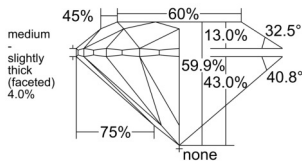

GIA®

FACSIMILE

GIA REPORT 7551539886

Verify this report at GIA.edu

GIA NATURAL DIAMOND DOSSIER®

June 20, 2026
GIA Report Number 7551539886
Shape and Cutting Style ..... Round Brilliant
Measurements ..... 4.32 - 4.35 x 2.60 mm

GRADING RESULTS

Carat Weight ..... 0.30 carat
Color Grade ..... D
Clarity Grade VS1
Cut Grade ..... Excellent

ADDITIONAL GRADING INFORMATION

Polish ..... Excellent
Symmetry ..... Excellent
Fluorescence ..... Strong Blue
Clarity Characteristics ..... Crystal
Inscription(s): GIA 7551539886

PROPORTIONS

Profile to actual proportions

GRADING SCALES

GIA COLOR SCALE	GIA CLARITY SCALE	GIA CUT SCALE
COLOURLESS	FLAWLESS	EXCELLENT
D	INTERNALLY FLAWLESS	
E	VVS₁	VERY GOOD
F		
G	VS₁	GOOD
H		
I	SI₁	FAIR
J		
K	I₁	POOR
L		
M	I₂	
N		
O	I₃	
P		
Q		
R		
S		
T		
U		
V		
W		
X		
Y		
Z