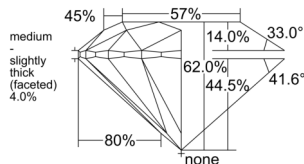

GIA®

FACSIMILE

GIA REPORT 7551536739

Verify this report at GIA.edu

GIA NATURAL DIAMOND DOSSIER®

June 20, 2026
GIA Report Number 7551536739
Shape and Cutting Style ..... Round Brilliant
Measurements ..... 5.41 - 5.43 x 3.36 mm

GRADING RESULTS

Carat Weight ..... 0.60 carat
Color Grade ..... H
Clarity Grade VVS1
Cut Grade ..... Excellent

ADDITIONAL GRADING INFORMATION

Polish ..... Excellent
Symmetry ..... Excellent
Fluorescence ..... None
Clarity Characteristics ..... Pinpoint
Inscription(s): GIA 7551536739

PROPORTIONS

Profile to actual proportions

GRADING SCALES

GIA COLOR SCALE

COLORLESS	D
	E
	F
	G
	H
	I
	J
NEAR COLORLESS	K
	L
FAIN	M
	N
	O
	P
	Q
VERY LIGHT	R
	S
	T
	U
	V
	W
	X
	Y
LIGHT	Z

GIA CLARITY SCALE

FLAWLESS	INTERNAL FLAWLESS	
		FLAWLESS
VERY VERY SLIGHTLY INCLUDED	VVS₁	
	VVS₂	
VERY SLIGHTLY INCLUDED	VS₁	
	VS₂	
SLIGHTLY INCLUDED	SI₁	
	SI₂	
INCLUDED	I₁	
	I₂	
	I₃	

GIA CUT SCALE

EXCELLENT
VERY GOOD
GOOD
FAIR
POOR