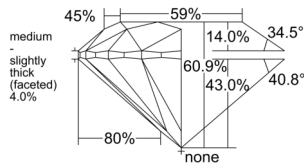

GIA®

FACSIMILE

GIA REPORT

7551530661

Verify this report at gia.edu

GIA NATURAL DIAMOND DOSSIER®

June 19, 2026
GIA Report Number 7551530661
Shape and Cutting Style ..... Round Brilliant
Measurements ..... 4.76 - 4.80 x 2.91 mm

GRADING RESULTS

Carat Weight ..... 0.41 carat
Color Grade ..... D
Clarity Grade VVS2
Cut Grade ..... Excellent

ADDITIONAL GRADING INFORMATION

Polish ..... Excellent
Symmetry ..... Excellent
Fluorescence ..... Strong Blue
Clarity Characteristics ..... Cloud
Inscription(s): GIA 7551530661

PROPORTIONS

Profile to actual proportions

GRADING SCALES

GIA COLOR SCALE

COLORESS	D
	E
	F
	G
	H
	I
	J
NEAR COLORESS	K
	L
FAIN	M
	N
	O
	P
	Q
VERY LIGHT	R
	S
	T
	U
	V
	W
	X
	Y
LIGHT	Z

GIA CLARITY SCALE

FLAWLESS	VERY VERY SLIGHTLY INCLUDED	VS₁	VS₂	SL₁	SL₂	I₁	I₂	I₃	
									FLAWLESS
INTERNALLY FLAWLESS	VERY SLIGHTLY INCLUDED	VVS₁	VVS₂	VS₁	VS₂	SI₁	SI₂	I₁	
	SLIGHTLY INCLUDED							I₂	
								I₃	

GIA CUT SCALE

EXCELLENT
VERY GOOD
GOOD
FAIR
POOR