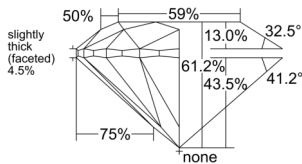

GIA®

FACSIMILE

GIA REPORT

7551527949

Verify this report at GIA.edu

GIA NATURAL DIAMOND DOSSIER®

June 19, 2026
GIA Report Number 7551527949
Shape and Cutting Style ..... Round Brilliant
Measurements ..... 4.28 - 4.31 x 2.63 mm

GRADING RESULTS

Carat Weight ..... 0.30 carat
Color Grade ..... H
Clarity Grade VVS1
Cut Grade ..... Excellent

ADDITIONAL GRADING INFORMATION

Polish ..... Excellent
Symmetry ..... Excellent
Fluorescence ..... None
Clarity Characteristics ..... Cloud, Feather
Inscription(s): GIA 7551527949

PROPORTIONS

Profile to actual proportions