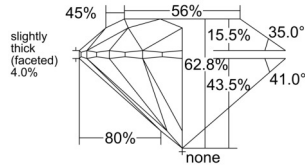

GIA®

FACSIMILE

GIA REPORT 7551527903

Verify this report at GIA.edu

GIA NATURAL DIAMOND DOSSIER®

June 20, 2026
GIA Report Number 7551527903
Shape and Cutting Style ..... Round Brilliant
Measurements ..... 5.04 - 5.07 x 3.18 mm

GRADING RESULTS

Carat Weight ..... 0.50 carat
Color Grade ..... H
Clarity Grade VS1
Cut Grade ..... Excellent

ADDITIONAL GRADING INFORMATION

Polish ..... Excellent
Symmetry ..... Excellent
Fluorescence ..... Medium Blue
Clarity Characteristics..... Crystal, Feather, Pinpoint
Inscription(s): GIA 7551527903

PROPORTIONS

Profile to actual proportions

GRADING SCALES

GIA COLOR SCALE

COLOURLESS	D
	E
	F
	G
	H
	I
	J
NEAR COLOURLESS	K
	L
Faint	M
	N
	O
	P
	Q
	R
	S
	T
	U
	V
	W
	X
	Y
Light	Z

GIA CLARITY SCALE

FLAWLESS	INTERNAL FLAWLESS	
		EXCELLENT
VERY VERY SLIGHTLY INCLUDED	VVS₁	
	VVS₂	
VERY SLIGHTLY INCLUDED	VS₁	
	VS₂	
SLIGHTLY INCLUDED	SI₁	
	SI₂	
INCLUDED	I₁	
	I₂	
	I₃	

GIA CUT SCALE

EXCELLENT
VERY GOOD
GOOD
FAIR
POOR