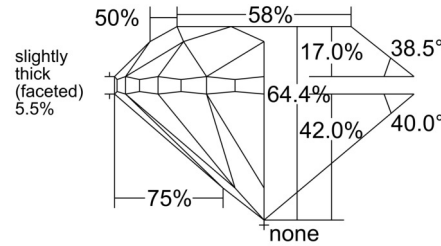

GIA NATURAL DIAMOND GRADING REPORT

June 23, 2026
 GIA Report Number 7551522966
 Shape and Cutting Style Round Brilliant
 Measurements 7.07 - 7.15 x 4.58 mm

GRADING RESULTS

Carat Weight 1.50 carat
 Color Grade H
 Clarity Grade SI1
 Cut Grade Very Good

ADDITIONAL GRADING INFORMATION

Polish Excellent
 Symmetry Very Good
 Fluorescence None

Inscription(s): GIA 7551522966

Comments: Clouds are not shown. Pinpoints are not shown.

PROPORTIONS

Profile to actual proportions

CLARITY CHARACTERISTICS

KEY TO SYMBOLS*

- Feather
- Needle
- Crystal
- Natural
- Indented Natural
- Cavity

* Red symbols denote internal characteristics (inclusions). Green or black symbols denote external characteristics (blemishes). Diagram is an approximate representation of the diamond, and symbols shown indicate type, position, and approximate size of clarity characteristics. All clarity characteristics may not be shown. Details of finish are not shown.