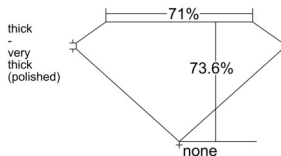

GIA®

FACSIMILE

GIA REPORT 7551512072

Verify this report at gia.edu

GIA NATURAL DIAMOND DOSSIER®

June 17, 2026
GIA Report Number 7551512072
Shape and Cutting Style ..... **Square Modified Brilliant**
Measurements ..... 5.07 x 5.04 x 3.71 mm

GRADING RESULTS

Carat Weight ..... 0.80 carat
Color Grade ..... D
Clarity Grade VS1

ADDITIONAL GRADING INFORMATION

Polish ..... Excellent
Symmetry ..... Very Good
Fluorescence ..... None
Clarity Characteristics..... Crystal, Feather, Cloud, Pinpoint
Inscription(s): GIA 7551512072

PROPORTIONS

Profile not to actual proportions

GRADING SCALES

GIA COLOR SCALE		GIA CLARITY SCALE			
COLORLESS	D	VERY VERY SLIGHTLY INCLUDED	FLAWLESS		
	E		INTERNALLY FLAWLESS		
	F	VERY SLIGHTLY INCLUDED	VVS₁		
	G		VVS₂		
	H		VS₁		
	NEAR COLORLESS	I	SLIGHTLY INCLUDED	VS₂	
		J		SI₁	
		FAINT	K	INCLUDED	SI₂
			L		I₁
			M		I₂
VERY LIGHT			N	INCLUDED	I₃
			O		
			P		
	Q				
LIGHT	R				
	S				
	T				
	U				
	V				
	Z