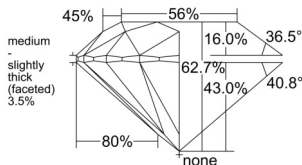

GIA®

FACSIMILE

GIA REPORT 7551497316

Verify this report at GIA.edu

GIA NATURAL DIAMOND DOSSIER®

June 15, 2026
GIA Report Number 7551497316
Shape and Cutting Style ..... Round Brilliant
Measurements ..... 4.67 - 4.70 x 2.94 mm

GRADING RESULTS

Carat Weight ..... 0.40 carat
Color Grade ..... G
Clarity Grade VS1
Cut Grade ..... Excellent

ADDITIONAL GRADING INFORMATION

Polish ..... Excellent
Symmetry ..... Excellent
Fluorescence ..... None
Clarity Characteristics ..... Cloud
Inscription(s): GIA 7551497316

PROPORTIONS

GRADING SCALES

GIA COLOR SCALE

COLORED	D
	E
	F
	G
	H
	I
	J
NEAR COLORLESS	K
	L
Faint	M
	N
	O
	P
	Q
	R
	S
	T
	U
	V
	W
	X
	Y
Light	Z

GIA CLARITY SCALE

FLAWLESS	INTERNAL FLAWLESS	
		FLAWLESS
VERY VERY SLIGHTLY INCLUDED	VVS₁	
	VVS₂	
VERY SLIGHTLY INCLUDED	VS₁	
	VS₂	
SLIGHTLY INCLUDED	SI₁	
	SI₂	
INCLUDED	I₁	
	I₂	
	I₃	

GIA CUT SCALE

EXCELLENT
VERY GOOD
GOOD
FAIR
POOR